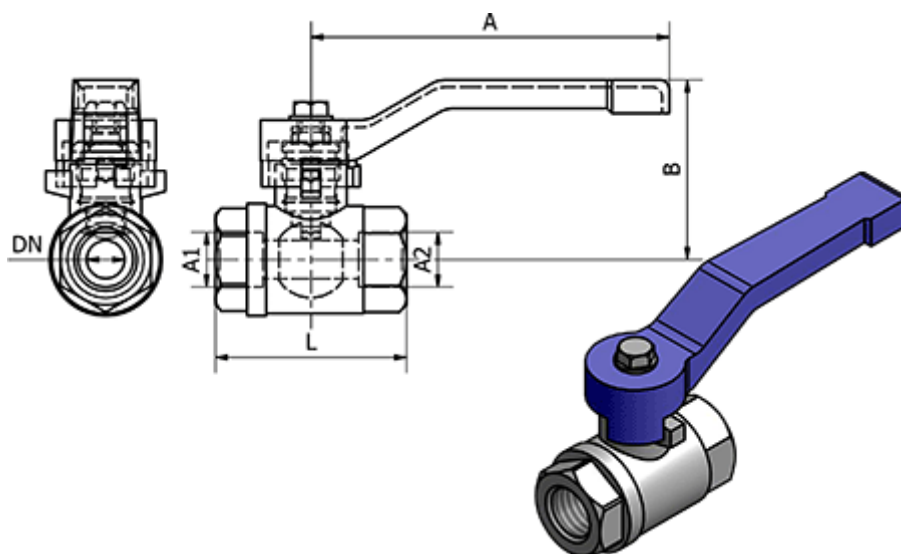

Data Sheet

Article number: 58633408E

Description: Ball Valve 334.08-E, - G 1 1/2"
Ball Valve

Measures

A = 138

B = 73

DN = 37

L = 83

Thread A1 = G 1 1/2"

Thread A2 = G 1 1/2"